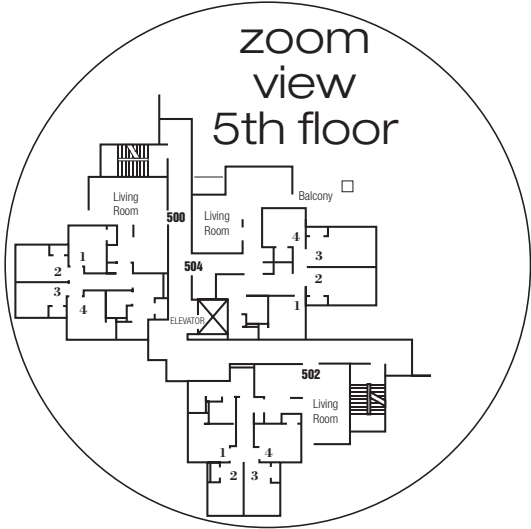

single graduate apartments

bates hall

main entry

basketball courts

volleyball courts

courtyard

brown hall

justice lane

zoom view
1st floor

zoom view
2nd floor

zoom view
3rd floor

single graduate apartments

bates hall

Model A

- 108
- 208
- 308
- 406

Model B

- 106
- 206
- 306
- 404
- 502

Model C

- 104
- 204
- 304

Model D

- 102
- 202
- 302
- 402
- 500

Model E

- 110
- 210
- 408
- 504

Model F