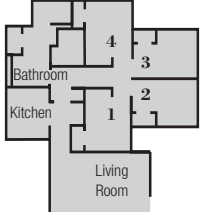

single graduate apartments

bates hall

main entry

basketball courts

volleyball courts

courtyard

brown hall

justice lane

zoom view
1st floor

zoom view
2nd floor

zoom view
3rd floor

single graduate apartments

bates hall

Model A

- 108
- 208
- 308
- 406

Model B

- 106
- 206
- 306
- 404
- 502

Model C

- 104
- 204
- 304

Model D

- 102
- 202
- 302
- 402
- 500

Model E

- 110
- 210
- 408
- 504

Model F