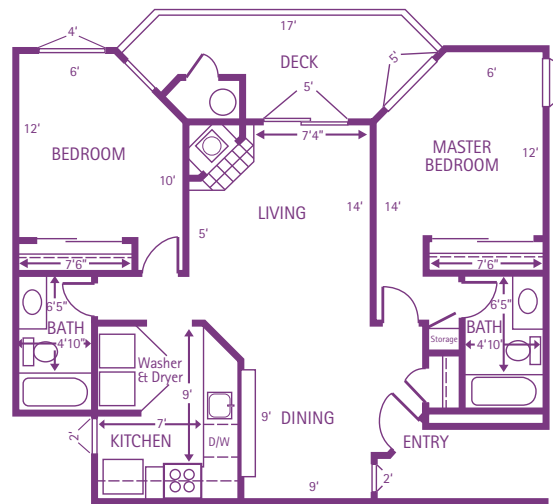

The Sunset

1 Bedroom • 1 Bath • 703 square ft.
2nd & 3rd floor

The Sunrise

1 Bedroom • 1 Bath • 703 square ft.
1st floor

The Horizon

2 Bedrooms • 1 Bath • 803 square ft.
2nd & 3rd floor

The Vista

2 Bedrooms • 2 Baths • 909 square ft.
8' standard ceiling • 1st, 2nd, or 3rd floor