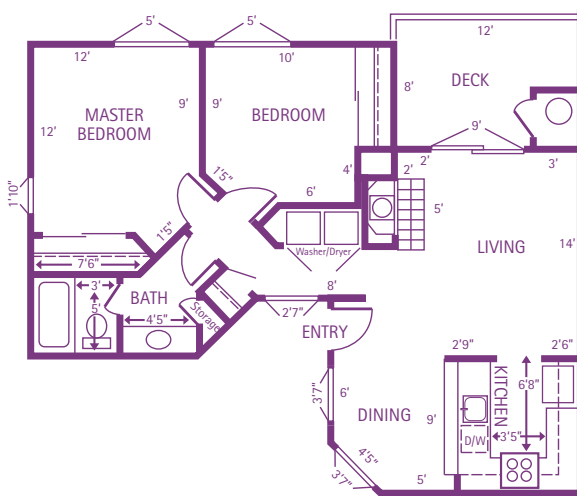

The Sunset

1 Bedroom • 1 Bath • 703 square ft.
2nd & 3rd floor

The Sunrise

1 Bedroom • 1 Bath • 703 square ft.
1st floor

The Horizon

2 Bedrooms • 1 Bath • 803 square ft.
2nd & 3rd floor

The Vista

2 Bedrooms • 2 Baths • 909 square ft.
8' standard ceiling • 1st, 2nd, or 3rd floor