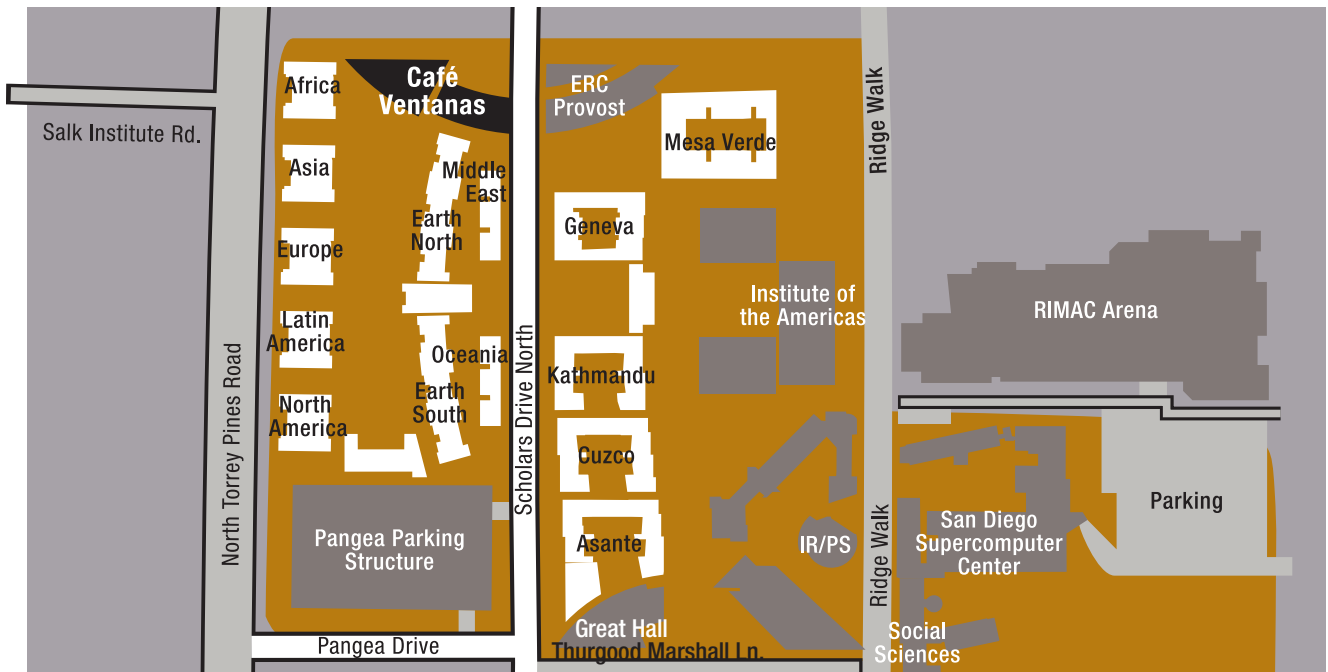

ERC Overview/Room Diagrams

For more info contact the ERC Office of Residence Life at 858.534.2261, by email at ercinfo@ucsd.edu, or online: <http://ercreslife.uscd.edu>.