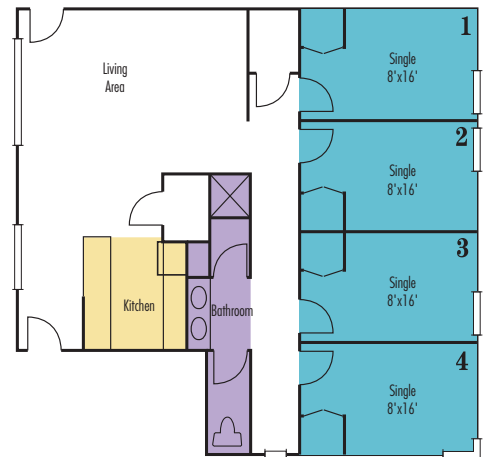

ERC Overview/Room Diagrams

For more info contact the ERC Office of Residence Life at 858.534.2261, by email at ercinfo@ucsd.edu, or online: <http://ercreslife.uscd.edu>.