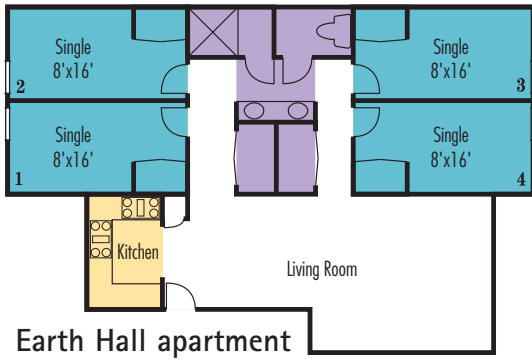

ERC Overview/Room Diagrams

For more info contact the ERC Office of Residence Life at 858.534.2261, by email at ercinfo@ucsd.edu, or online: <http://ercreslife.uscd.edu>.