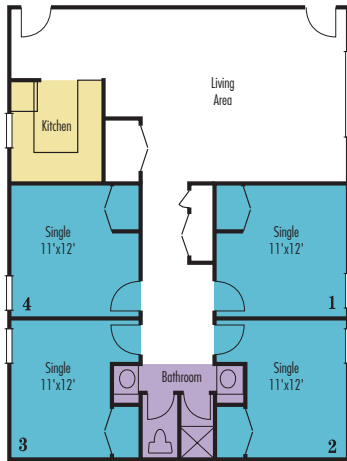

ERC Overview/Room Diagrams

For more info contact the ERC Office of Residence Life at 858.534.2261, by email at ercinfo@ucsd.edu, or online: <http://ercreslife.uscd.edu>.